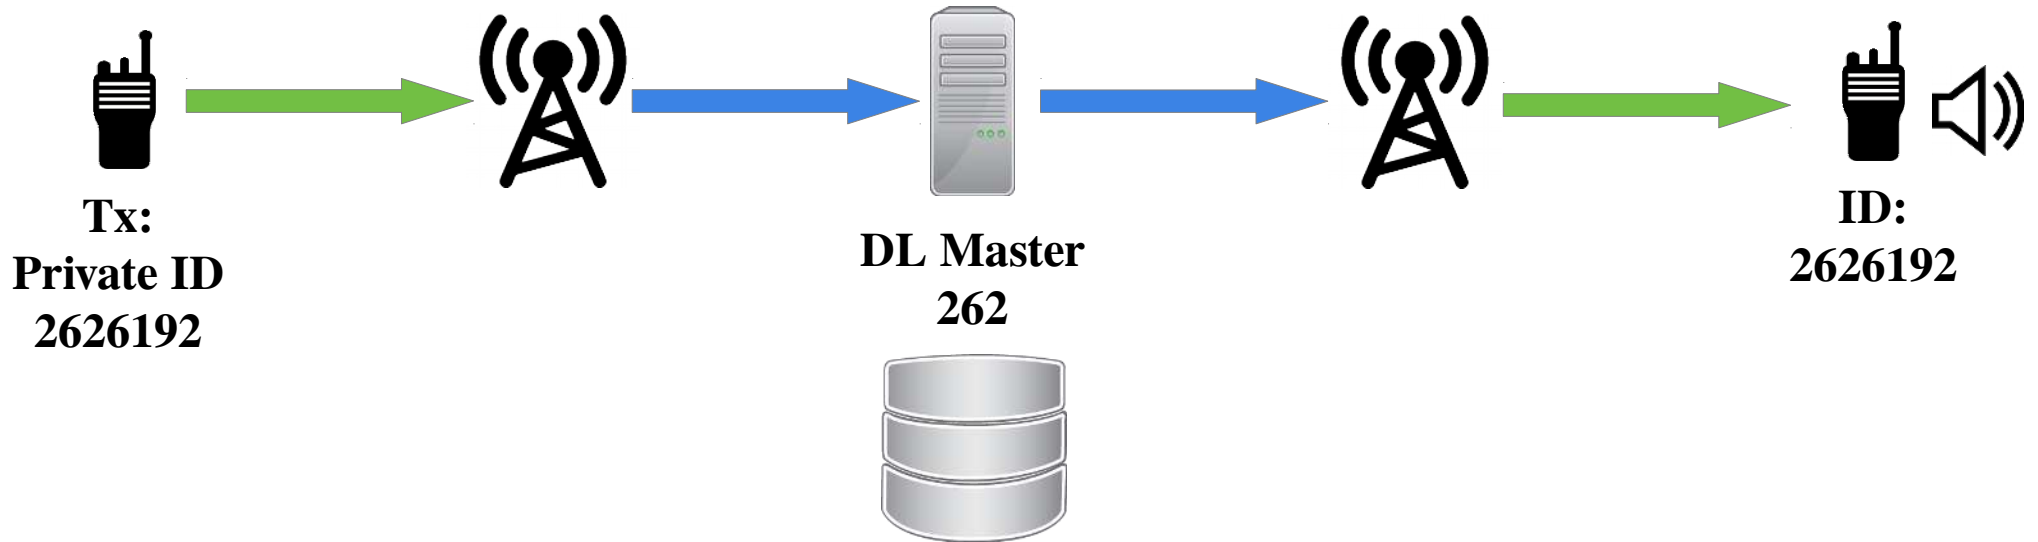

PRIVATE CALL