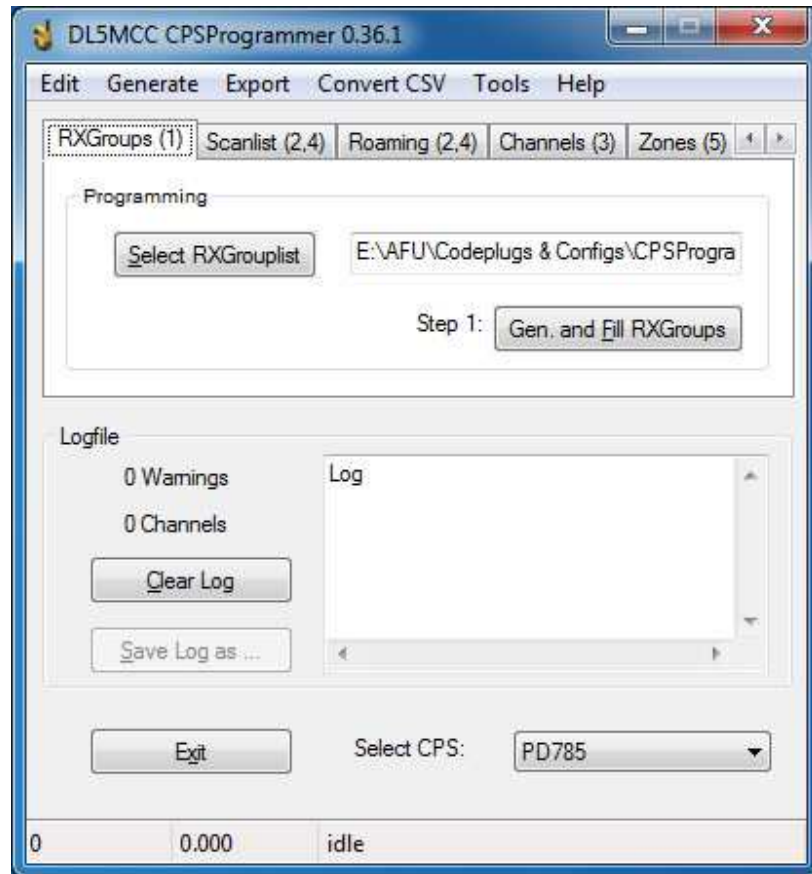

CPSPROGRAMMER