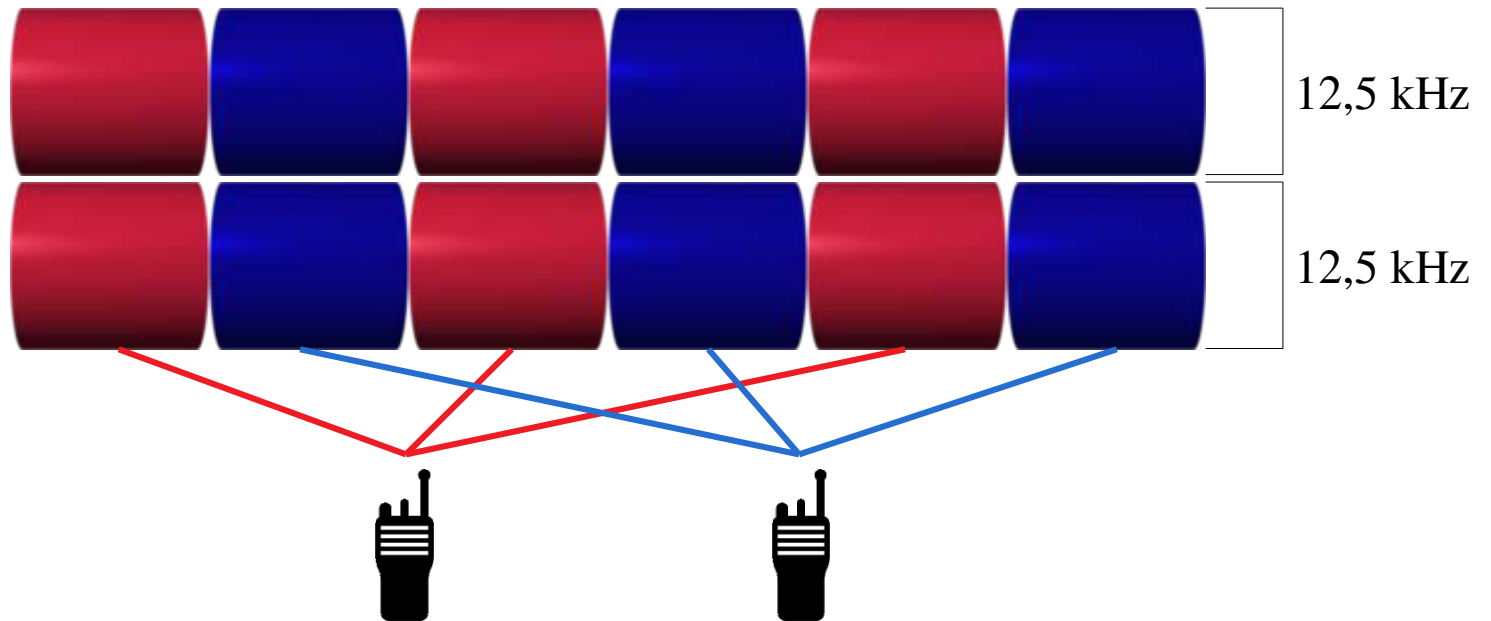

- ETSI EN 300 113-2 (European Telecommunications Standards Institute)
- Tier 2
 - TDMA (Time Division Multiple Access)
 - 12,5 kHz
 - DMO (Direct Mode Operation) - Simplex
 - RMO (Repeater Mode Operation) - Duplex
- mostly 70cm (UHF)
- DMR ID: Mobile Country Code (MCC) ITU E.212
- Repeater IP site connect to Master

NOT HAMRADIO DMR

- Tier 1: dPMR / dmr446 (FDMA!)
- Tier 3: TMO (Trunked Mode Operation - Bündelfunk/TETRA)

Timeslot (TS)

FDMA

25 kHz

TIMESLOT (TS)

TDMA

- 2 Timeslots
- 30 ms

TS1 REPEATER MODE

TimeSlot1 Repeater mode

RMO: Tx TS 1 and 2 Simultaneous!

T51 REPEATER MODE

RMO / DMO

COLORCODE (CC)

CONTACTS

**Private
Call ID**