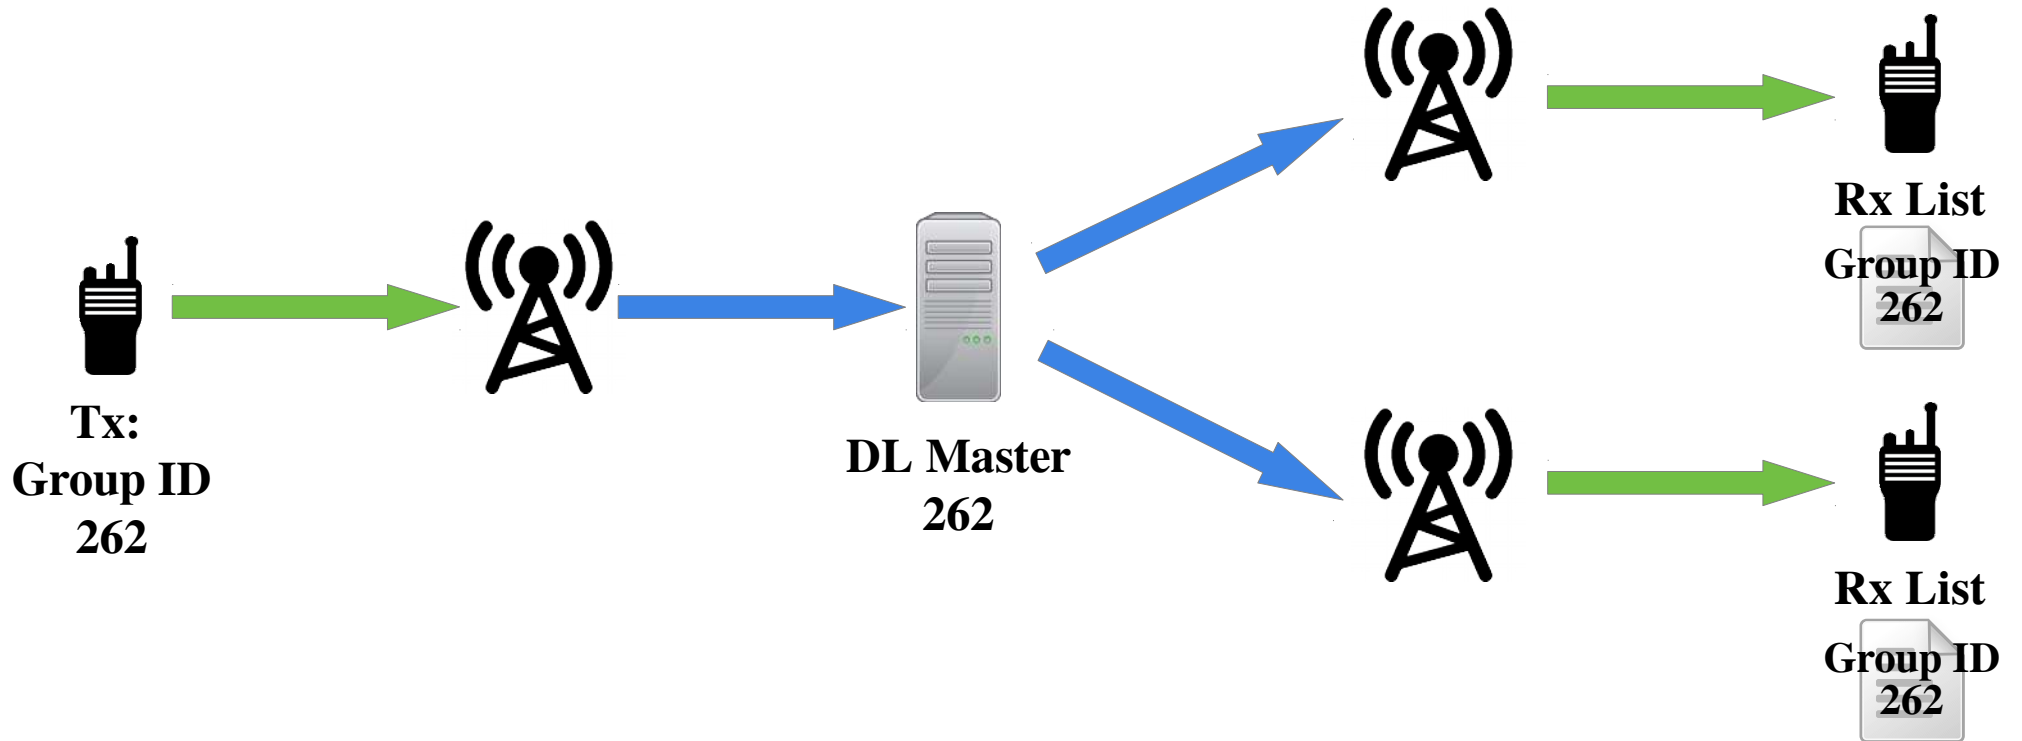

TALKGROUP (TG)