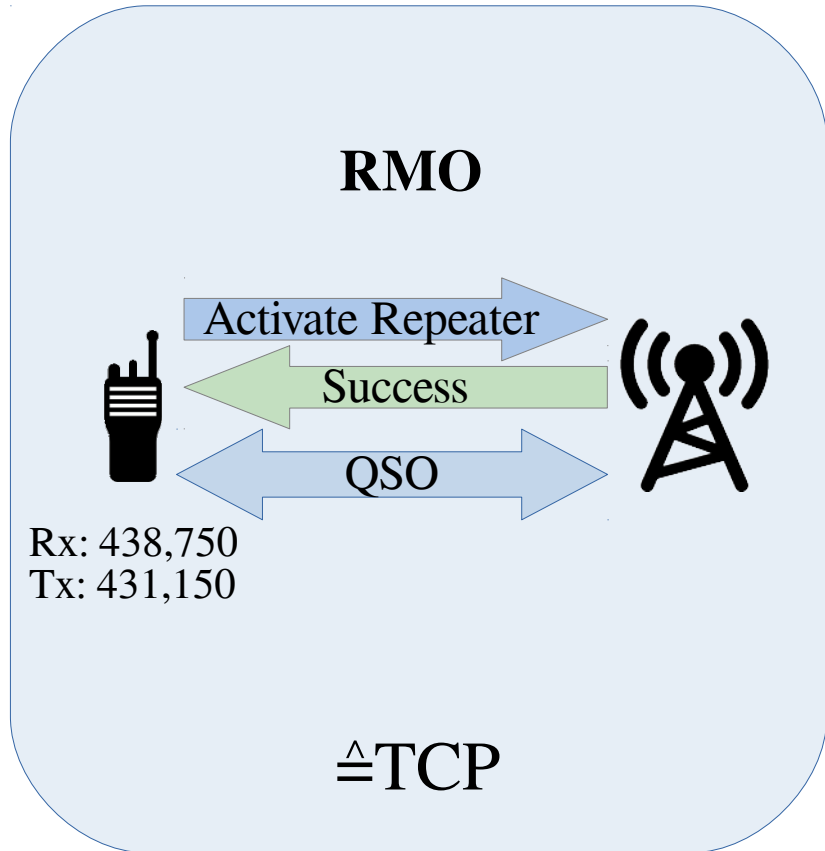

TS1 REPEATER MODE

TimeSlot1 Repeater mode

RMO: Tx TS 1 and 2 Simultaneous!

T51 REPEATER MODE

RMO / DMO

COLORCODE (CC)

CONTACTS

**Private
Call ID**