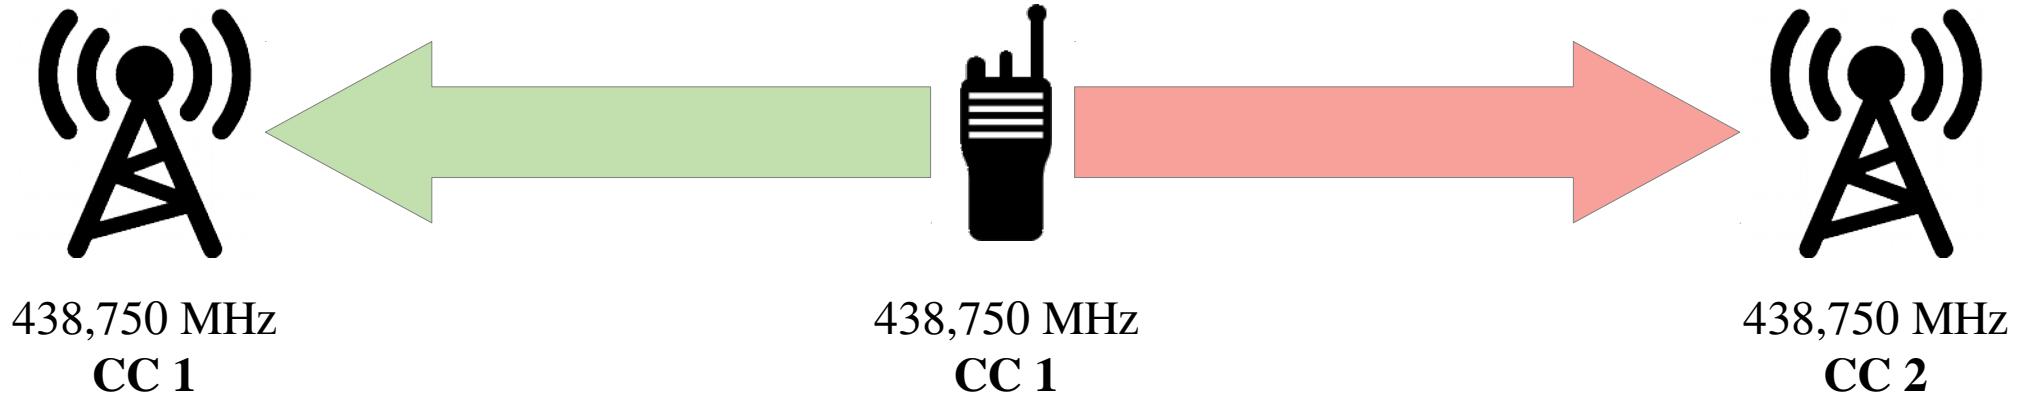

- ETSI EN 300 113-2 (European Telecommunications Standards Institute)
- Tier 2
 - TDMA (Time Division Multiple Access)
 - 12,5 kHz
 - DMO (Direct Mode Operation) - Simplex
 - RMO (Repeater Mode Operation) - Duplex
- mostly 70cm (UHF)
- DMR ID: Mobile Country Code (MCC) ITU E.212
- Repeater IP site connect to Master

TS1 REPEATER MODE

TimeSlot1 Repeater mode

RMO: Tx TS 1 and 2 Simultaneous!

T51 REPEATER MODE

RMO / DMO

COLORCODE (CC)

CONTACTS

**Private
Call ID**