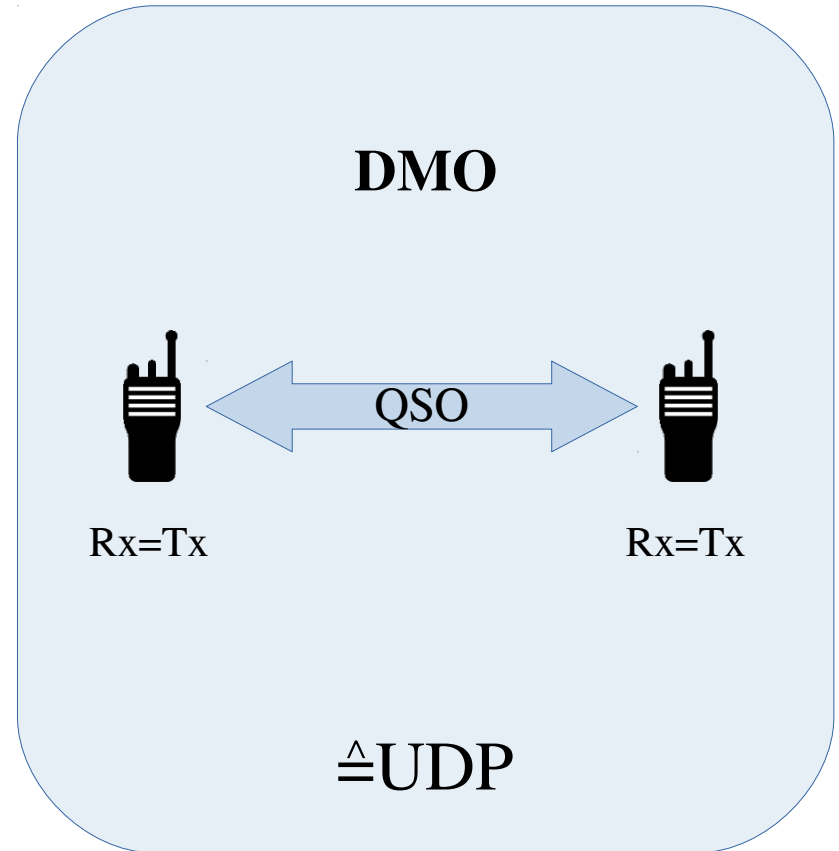

TS1 REPEATER MODE

TimeSlot1 Repeater mode

RMO: Tx TS 1 and 2 Simultaneous!

T51 REPEATER MODE

RMO / DMO

COLORCODE (CC)

CONTACTS

**Private
Call ID**